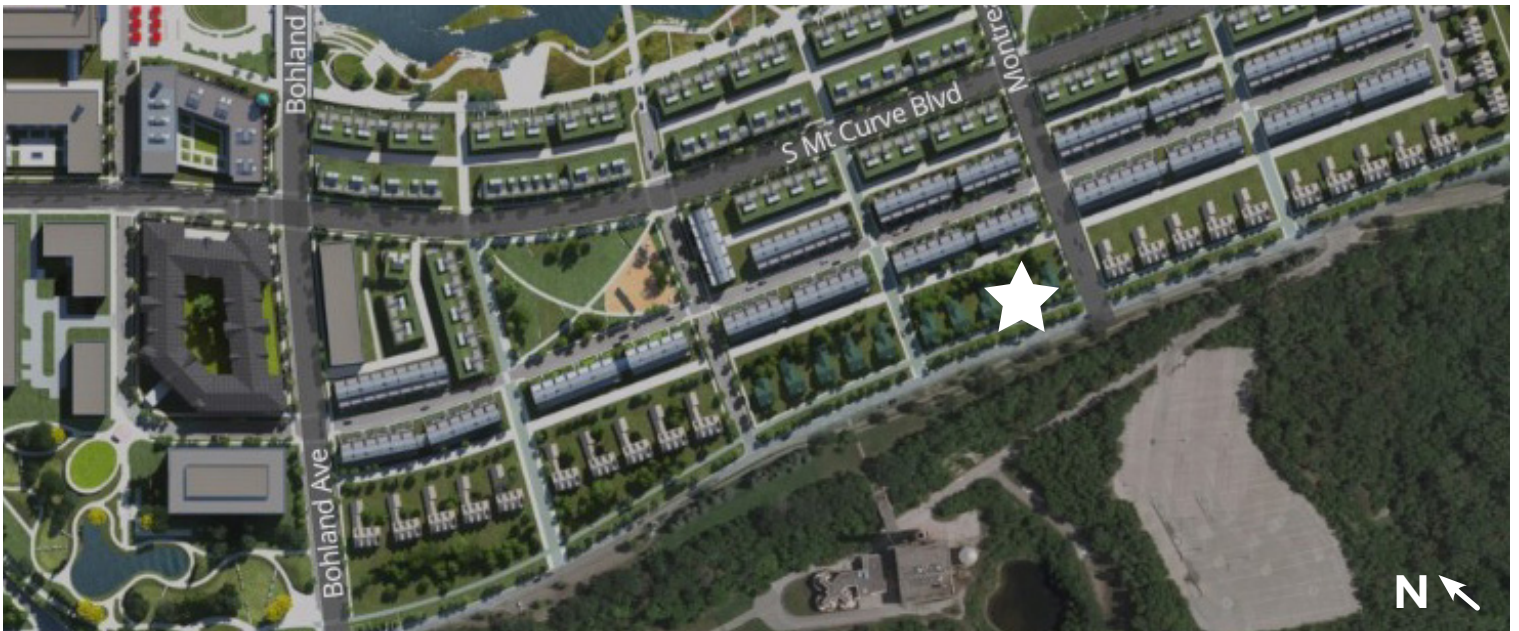

— Lot 4 | Block 4 —

**6,565 sq ft**  
**Owned 65'x101'**  
20ft to Curb  
Total 65'x121'  
**\$495,000**

Our preferred high quality, local builders and designers will provide all of the guidance and support you need to make your perfect home a reality.