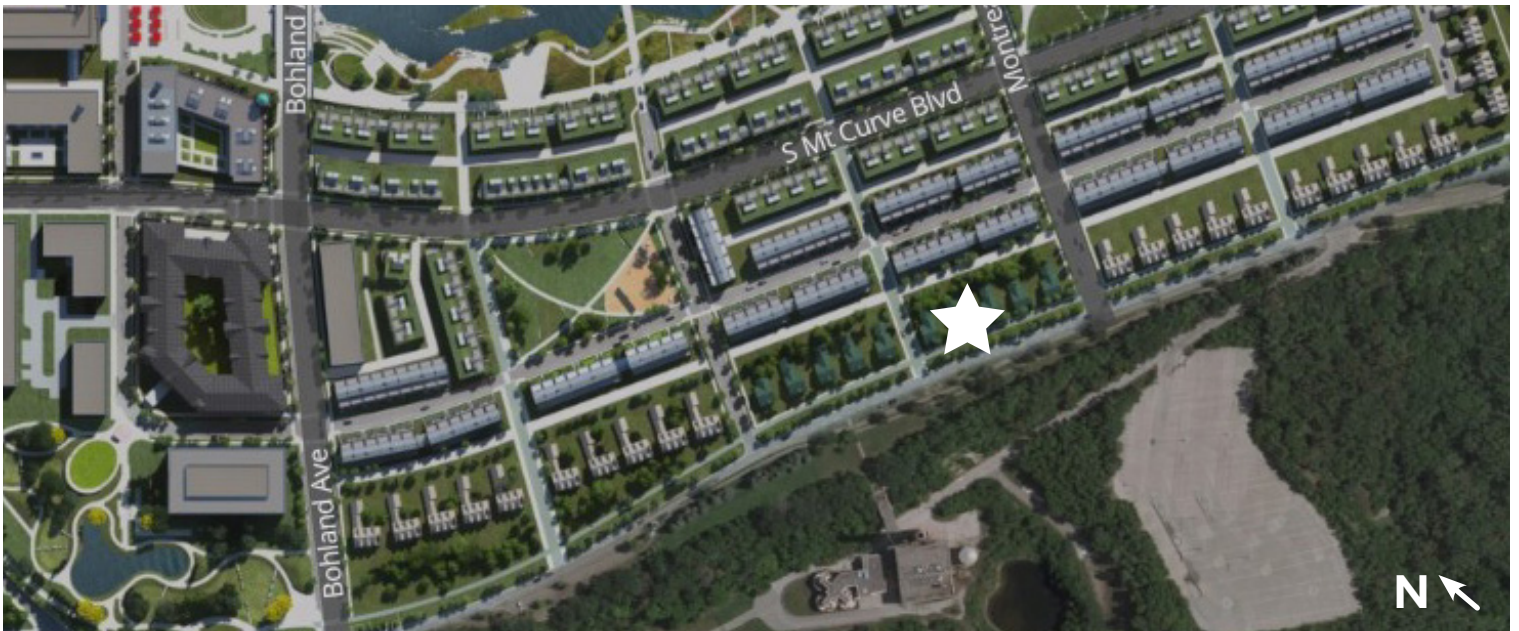

— Lot 2 | Block 4 —

6,565 sq ft
Owned 65'x101'
20ft to Curb
Total 65'x121'
\$495,000

Our preferred high quality, local builders and designers will provide all of the guidance and support you need to make your perfect home a reality.