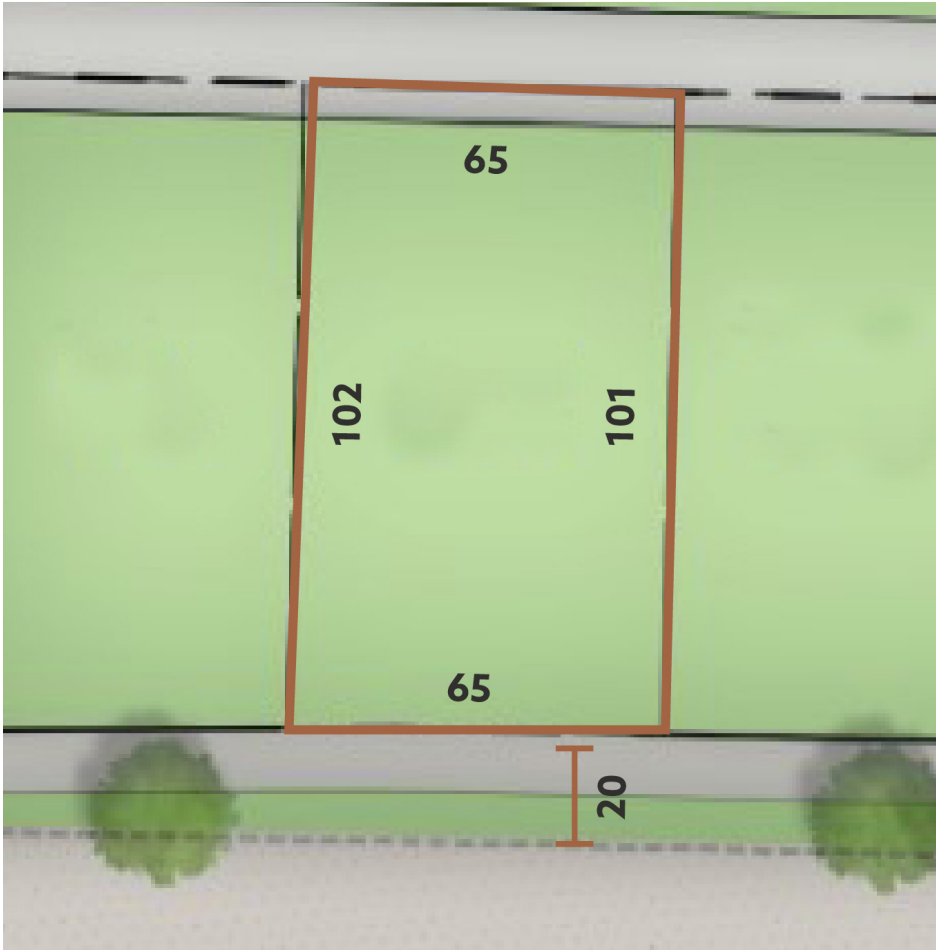

— Lot 2 | Block 4 —

6,565 sq ft
Owned 65'x101'
20ft to Curb
Total 65'x121'
\$495,000

Our preferred high quality, local builders and designers will provide all of the guidance and support you need to make your perfect home a reality.