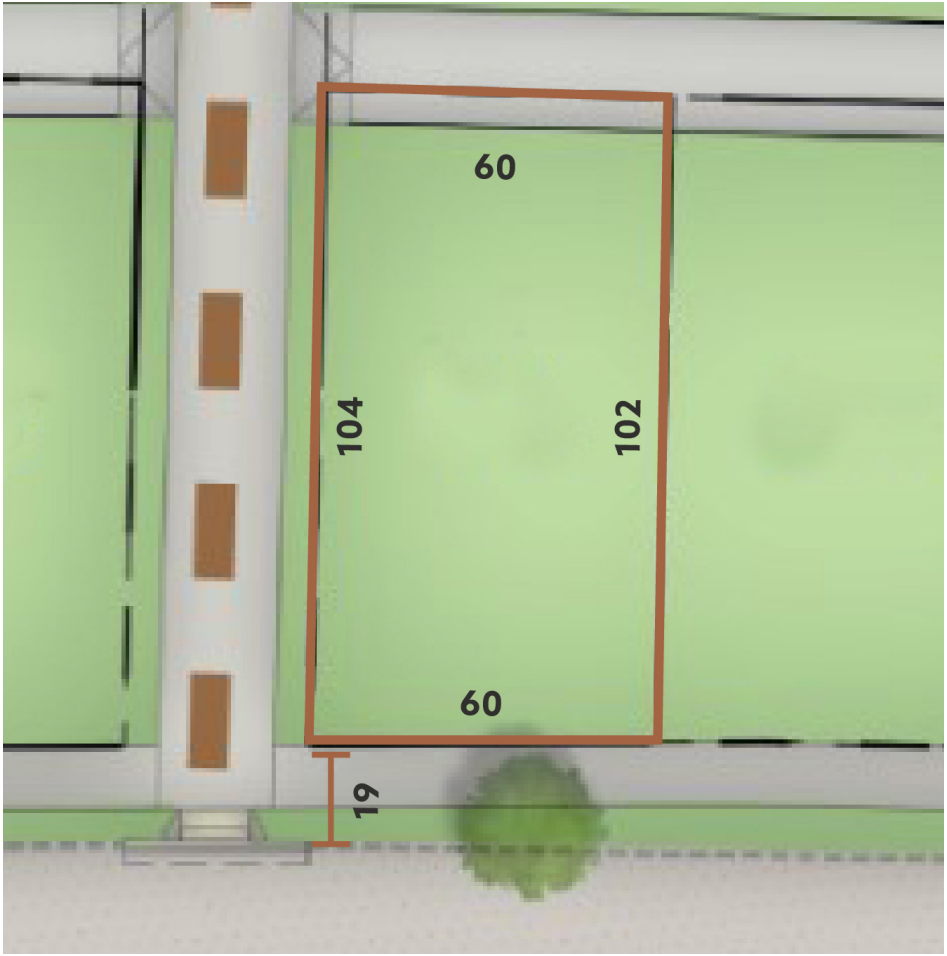

— Lot 1 | Block 4 —

**6,180 sq ft**  
**Owned 60'x103'**  
19ft to Curb  
Total 60'x122'  
**\$525,000**

Our preferred high quality, local builders and designers will provide all of the guidance and support you need to make your perfect home a reality.