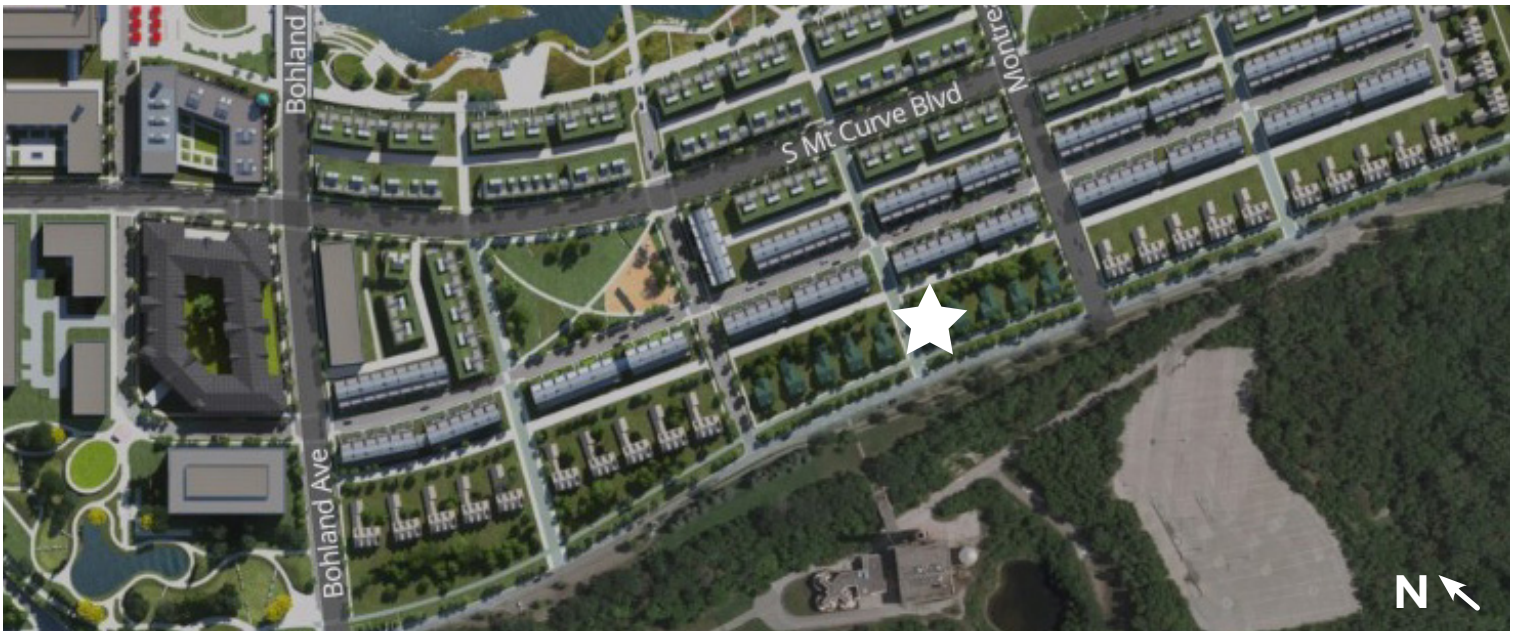

— Lot 1 | Block 4 —

**6,180 sq ft**  
**Owned 60'x103'**  
19ft to Curb  
Total 60'x122'  
**\$525,000**

Our preferred high quality, local builders and designers will provide all of the guidance and support you need to make your perfect home a reality.