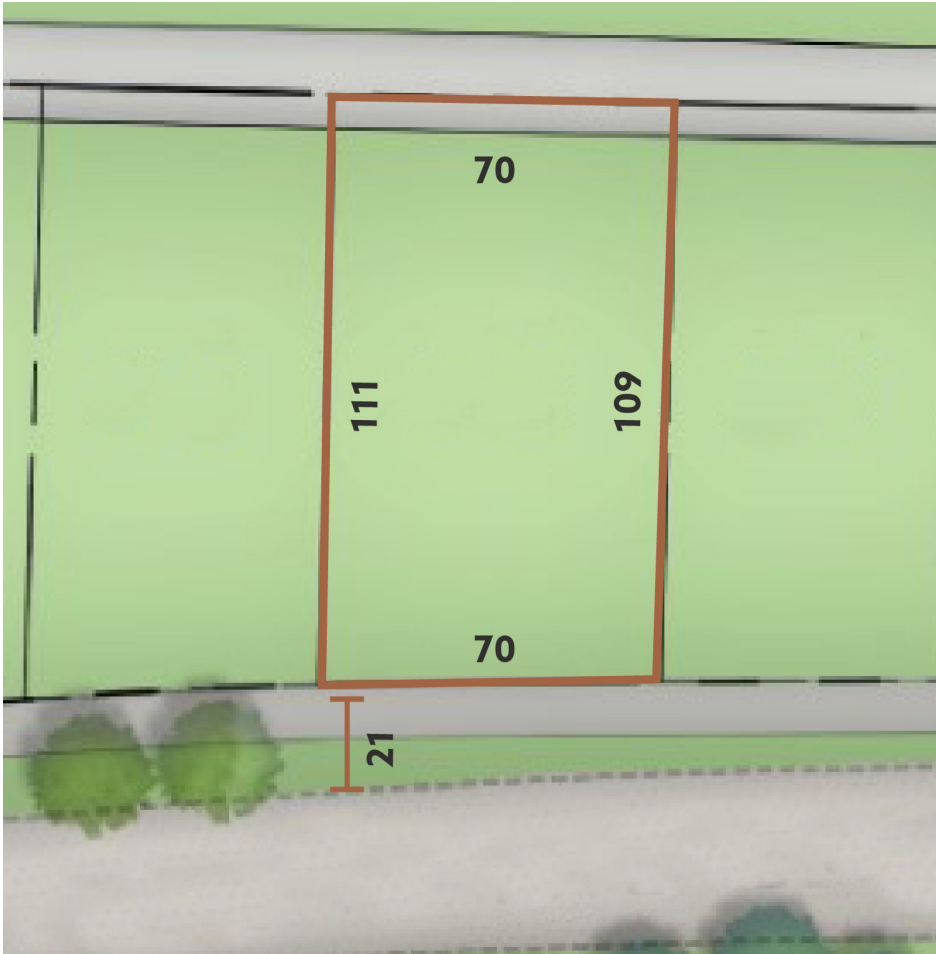

Lot 3 | Block 3

7,700 sq ft
Owned 70'x110'
21ft to Curb
Total 70'x131'
\$625,000

Our preferred high quality, local builders and designers will provide all of the guidance and support you need to make your perfect home a reality.