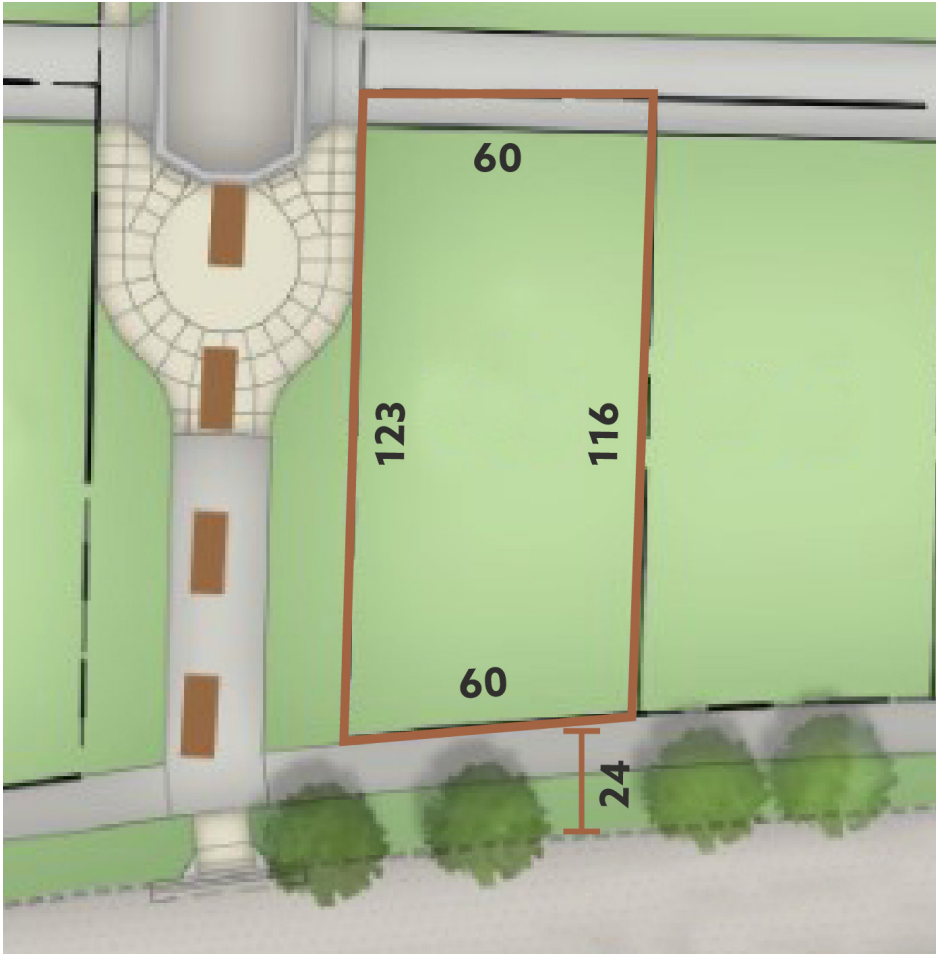

Lot 1 | Block 3

7,140 sq ft
Owned 60'x119'
24ft to Curb
Total 60'x143'
\$650,000

Our preferred high quality, local builders and designers will provide all of the guidance and support you need to make your perfect home a reality.