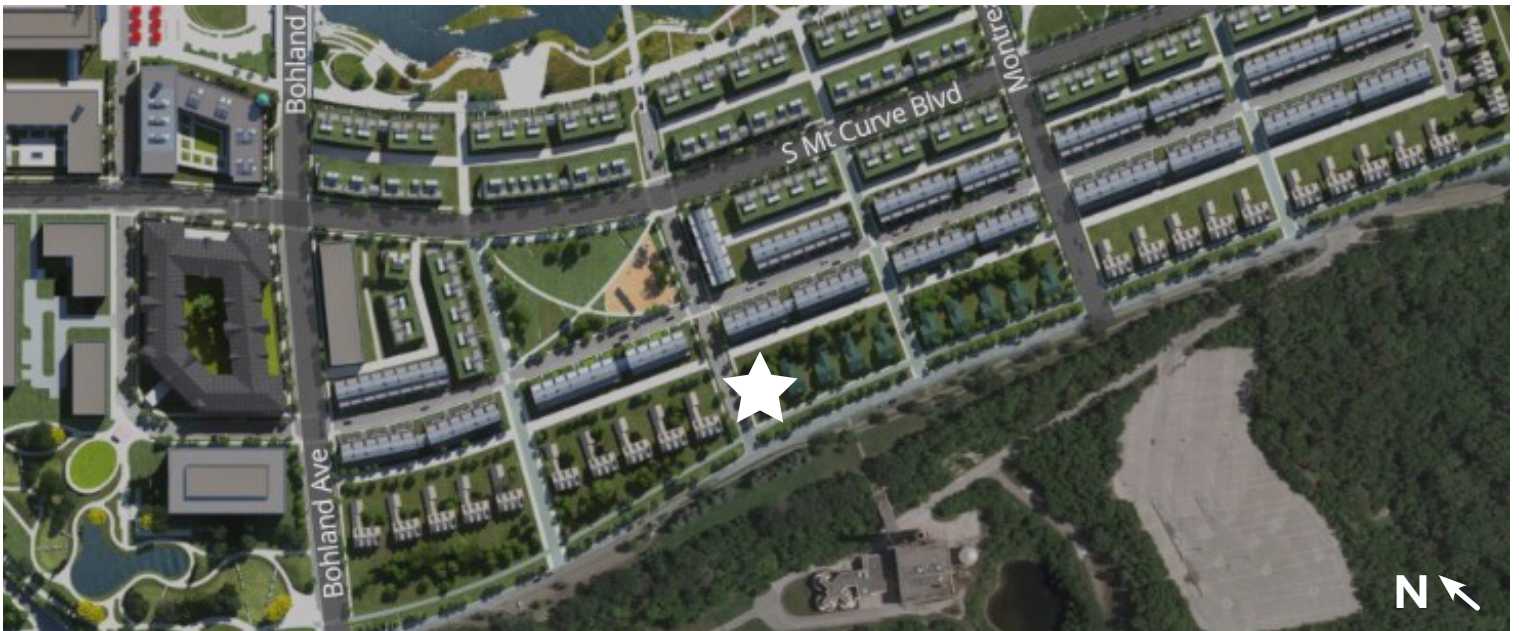

Lot 1 | Block 3

7,140 sq ft
Owned 60'x119'
24ft to Curb
Total 60'x143'
\$650,000

Our preferred high quality, local builders and designers will provide all of the guidance and support you need to make your perfect home a reality.