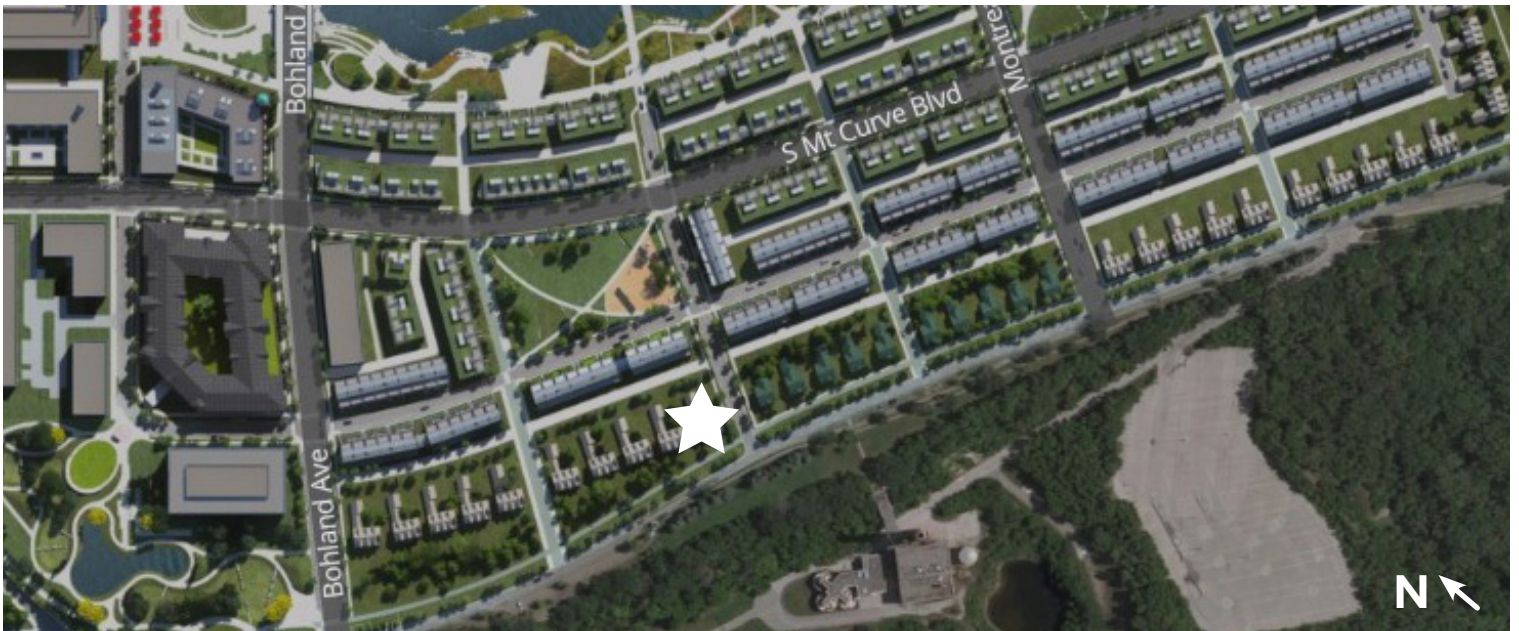

— Lot 5 | Block 2 —

9,380 sq ft
Owned 70'x134'
24ft to Curb
Total 70'x158'
\$750,000

Our preferred high quality, local builders and designers will provide all of the guidance and support you need to make your perfect home a reality.