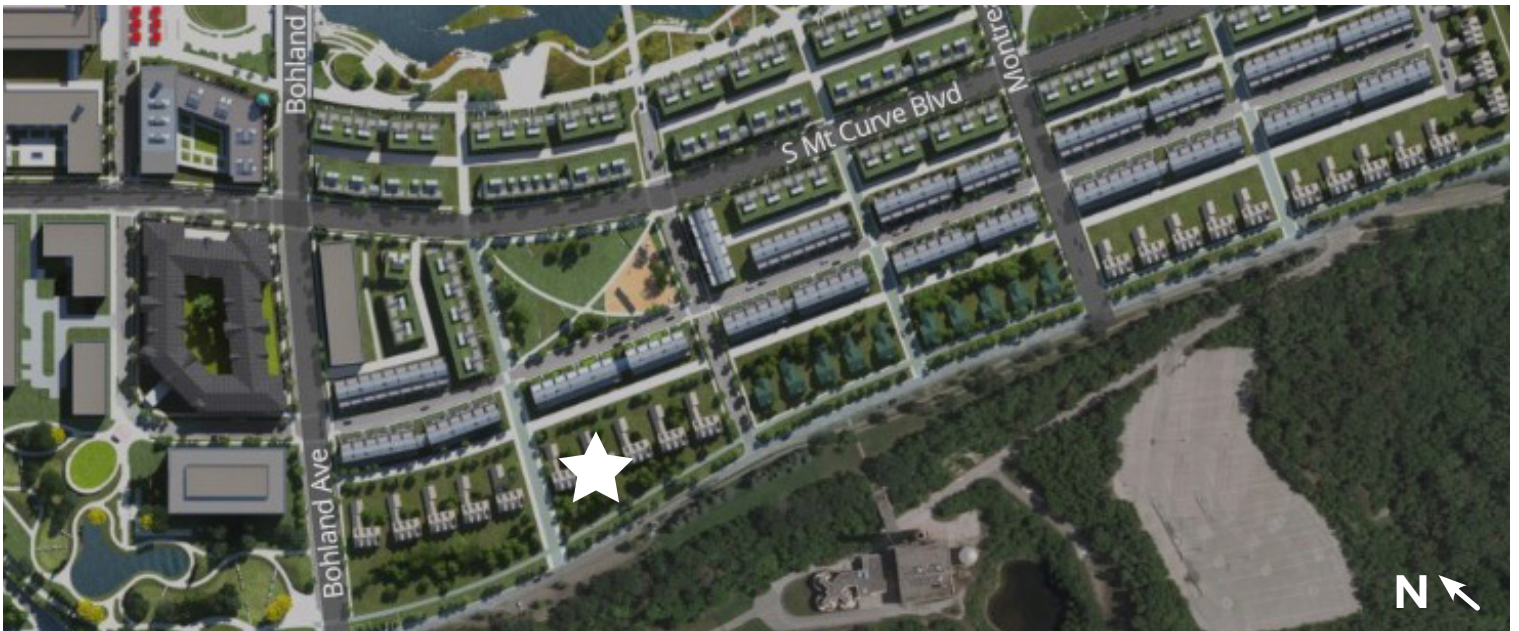

Lot 2 | Block 2

12,283 sq ft
Owned 71'x173'
24ft to Curb
Total 71'x197'
\$850,000

Our preferred high quality, local builders and designers will provide all of the guidance and support you need to make your perfect home a reality.