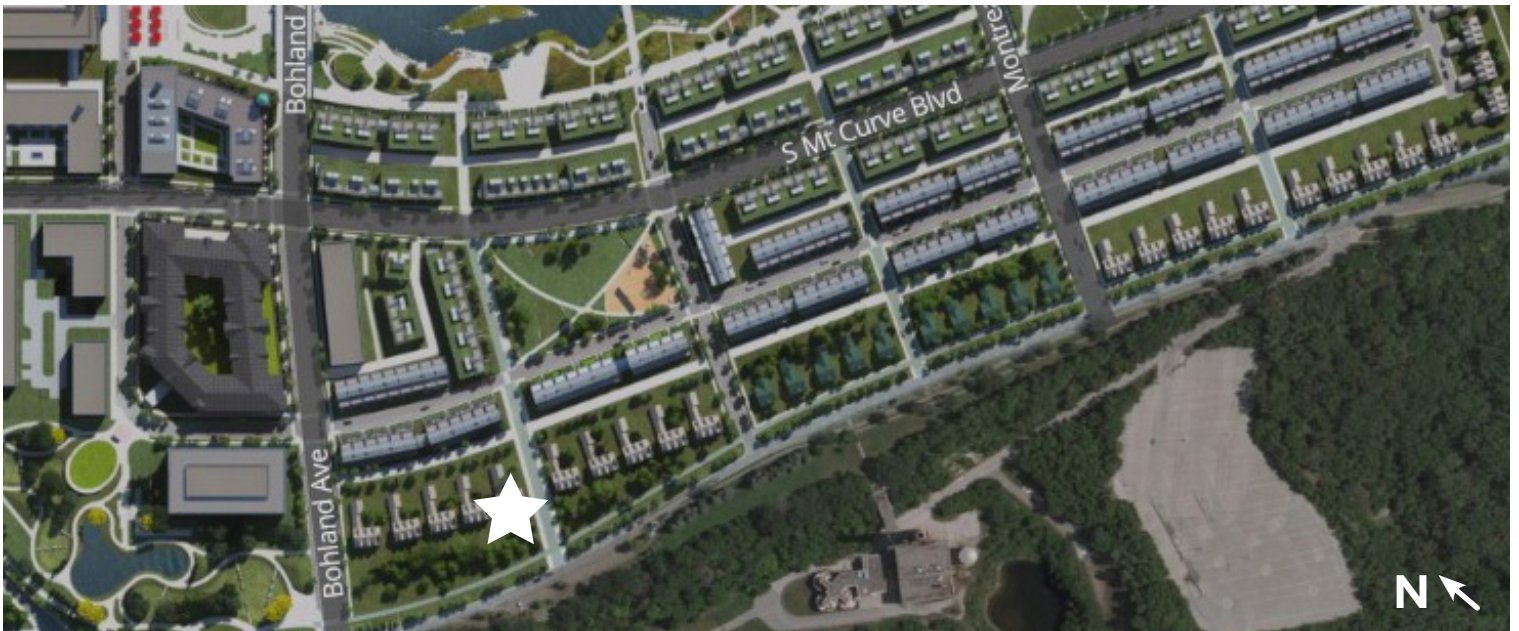

Lot 5 | Block 1

14,214 sq ft
Owned 69'x206'
22ft to Curb
Total 69'x228'
\$875,000

Our preferred high quality, local builders and designers will provide all of the guidance and support you need to make your perfect home a reality.